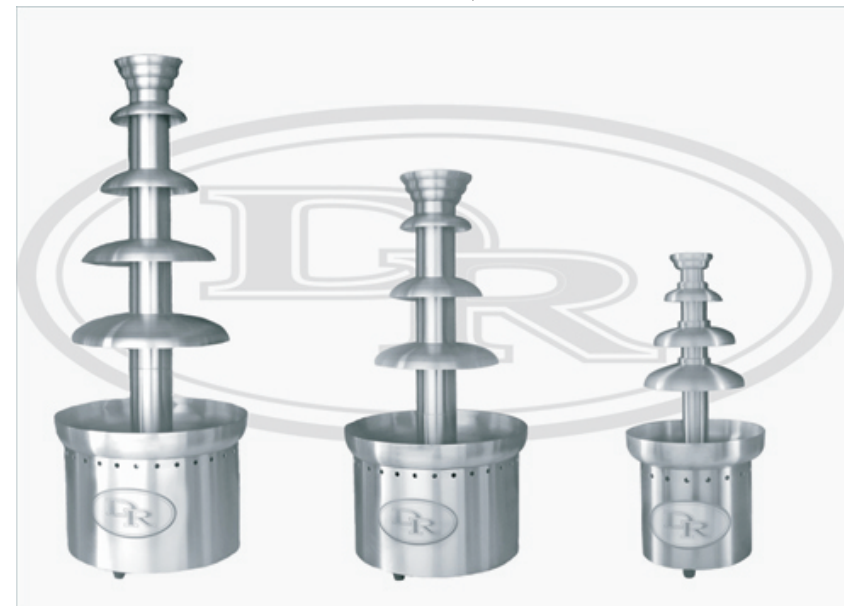

Chocolate Fountain Packages

Small Chocolate Fountain Package Details:

- **Only $275!!!**
- *Free Delivery within DFW Metroplex
- *10 lbs of Premium Chocolate (up to 75 Guests)
- *Set-up & Clean-up
- *Dipping Skewers

Medium Chocolate Fountain Package Details:

- **Only $395!!!**
- *Free Delivery within DFW Metroplex
- *25 lbs of Premium Chocolate (up to 300 Guests)
- *Set-up & Clean-up
- *Dipping Skewers
- *Attendant for 3 Hours

Large Chocolate Fountain Package Details:

- **Only $475!!!**
- *Free Delivery within DFW Metroplex
- *35 lbs of Premium Chocolate (up to 400 Guests)
- *Set-up & Clean-up
- *Dipping Skewers
- *Attendant for 3 Hours

Additional Details:

- *Your Choice of Dark, Milk or White Premium Chocolate.
- *We serve Premium Guittard Chocolate.
- *Dipping Items Available at Additional Cost.
- *All Packages include a SplashGuard.
- *Additional Attendant Time is available at a cost of $25.00 per ½ hour..
- *Chocolate Fountains of Dallas-Fort Worth requires a signed contract and a $200.00 deposit in order to reserve a date.
- *Reservations are first come first serve and a date is not considered reserved until a deposit is received.

Large
Serves up to 400

Medium
Serves up to 300

Small
Serves up to 75